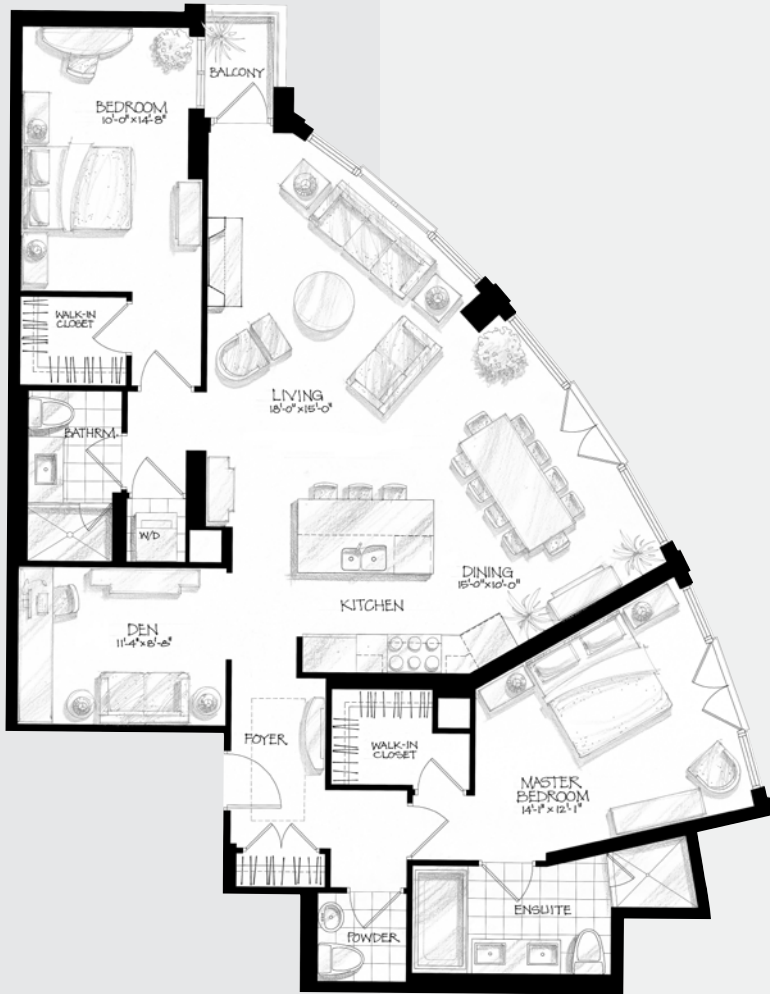

the BEXLEY

TWO BEDROOM + DEN 1500 SQ. FT.