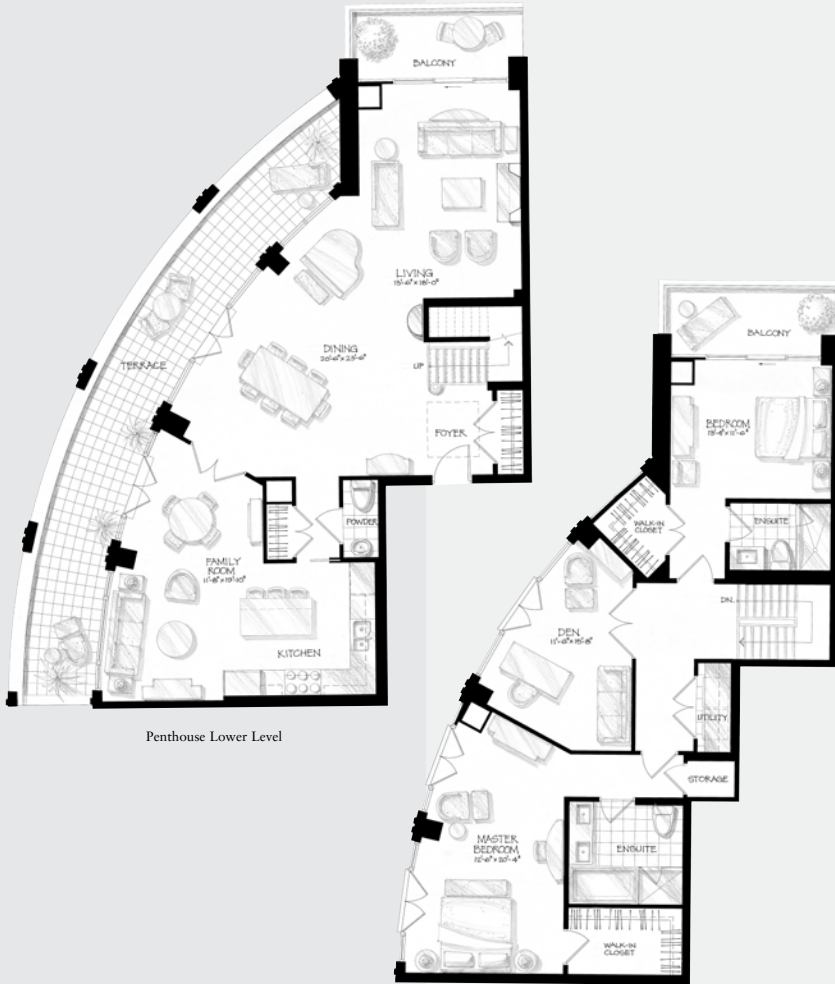

t h e HAVERING

TWO BEDROOM + DEN 2430 SQ. FT.

Penthouse Lower Level

Penthouse Upper Level