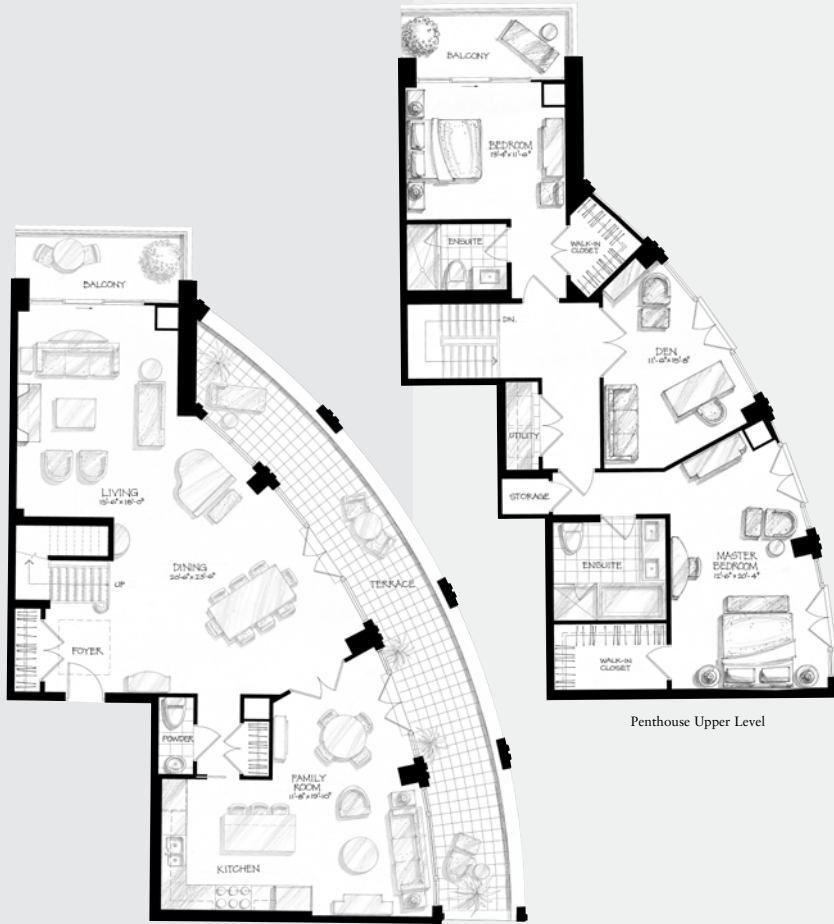

the HILLINGDON

TWO BEDROOM + DEN 2415 SQ. FT.