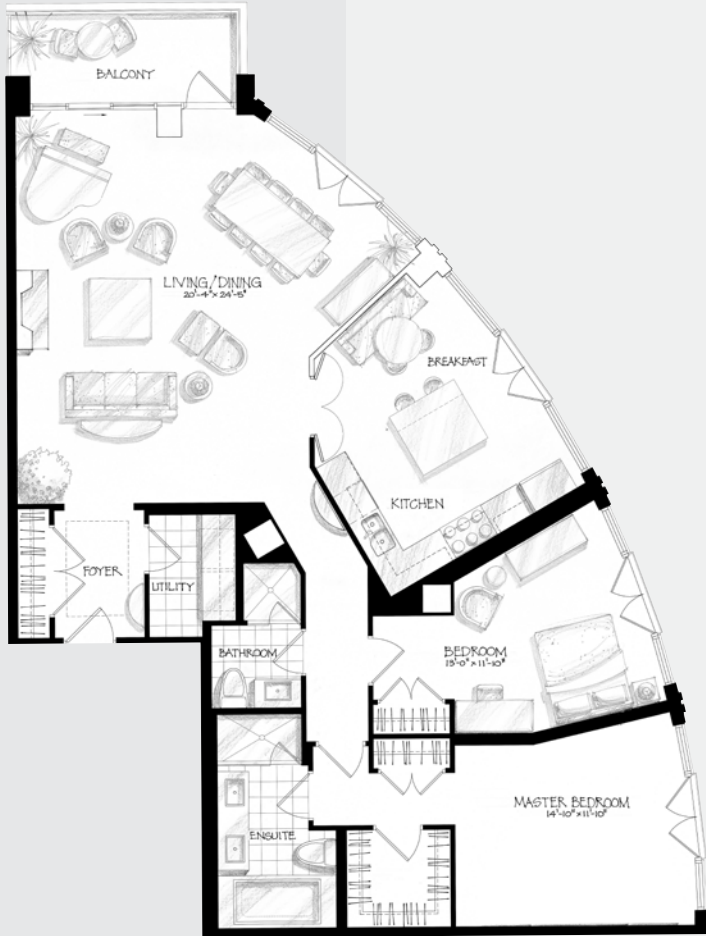

the SUTTON

TWO BEDROOM 1685 SQ. FT.