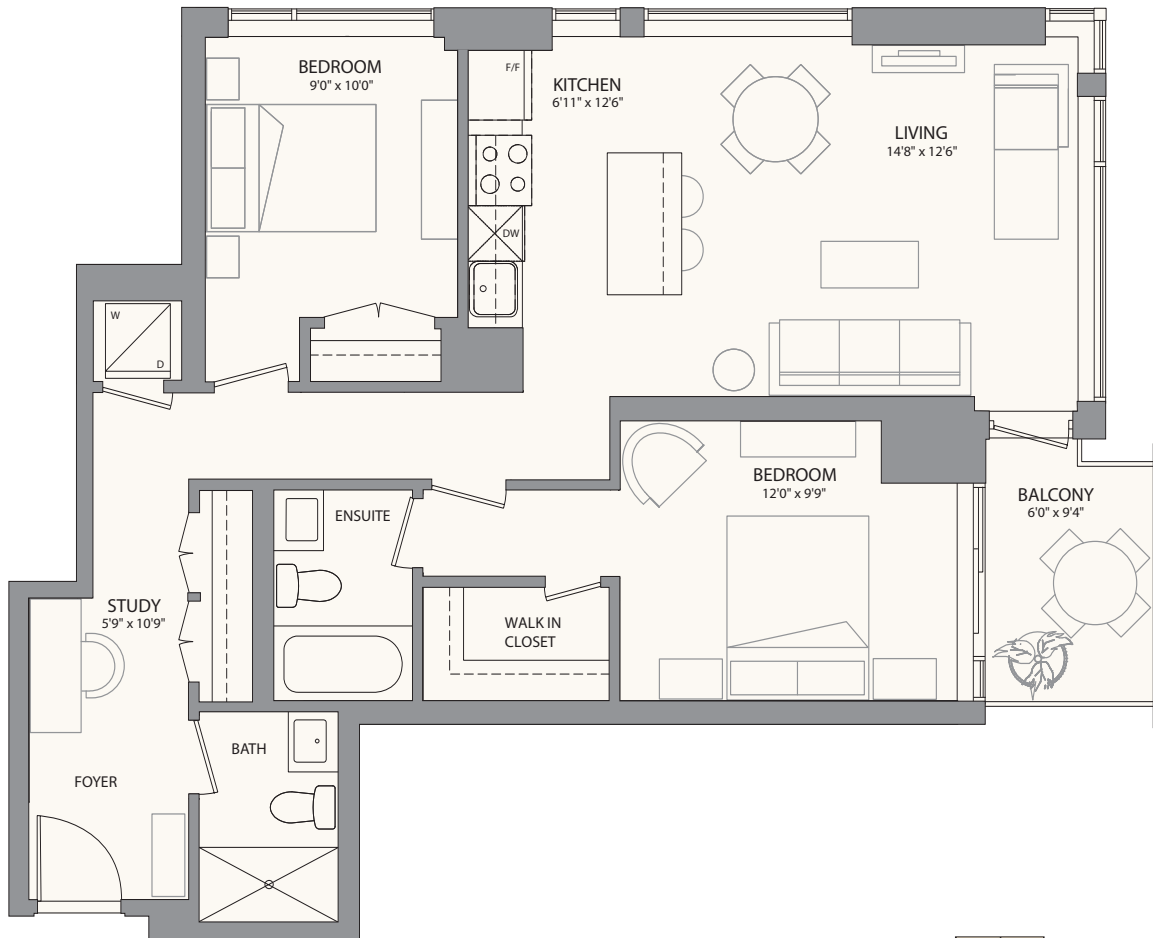

REDPATH

ONE BEDROOM + DEN

SUITE 659 - ONE BEDROOM + DEN

REDPATH

ONE BEDROOM + DEN

SUITE 661 - ONE BEDROOM + DEN

THE BENVENUTO GROUP

REDPATH

ONE BEDROOM + DEN

SUITE 695 - ONE BEDROOM + DEN

THE BENVENUTO GROUP

REDPATH

TWO BEDROOM + STUDY

SUITE 902 - TWO BEDROOM + STUDY

THE BENVENUTO GROUP

REDPATH

TWO BEDROOM + STUDY

SUITE 925 - TWO BEDROOM + STUDY

THE BENVENUTO GROUP

REDPATH

ONE BEDROOM

SUITE 544 - ONE BEDROOM

THE BENVENUTO GROUP

ONE BEDROOM + DEN

REDPATH

SUITE 560 - ONE BEDROOM + DEN

THE BENVENUTO GROUP

REDPATH

ONE BEDROOM + STUDY

SUITE 562 - ONE BEDROOM + STUDY

THE BENVENUTO GROUP

REDPATH